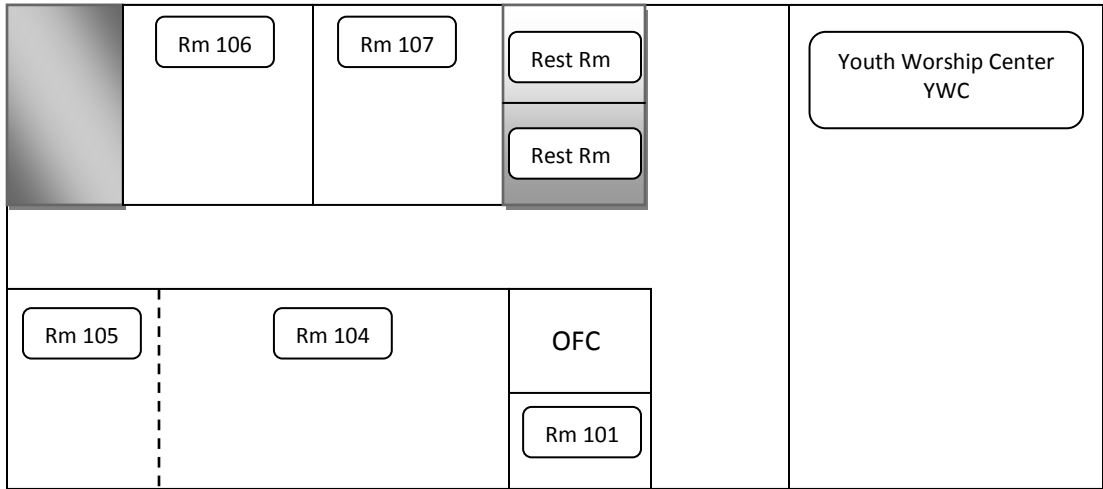

Education Building – not to scale

Sunday Morning

Room Assignments

- Bible Doctrines – Rm 104
- Foundations – Rm 106
- Men’s Elective – Rm 105
- Women’s Elective – Rm 107
- Youth Electives – Rm 101 & YWC
- LS1 – Boundaries – KW 5
- LS2 – Money Map – SC 2
- Jesus & Jewish Customs – SC 1

Kids World Classrooms – not to scale

Sanctuary – not to scale

Baptistery rooms – not to scale